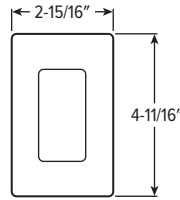

WALL STATIONS