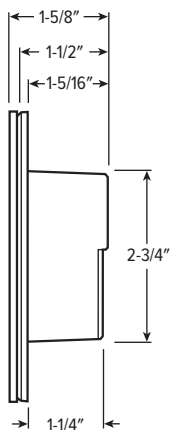

DETAILS

SIDE VIEW