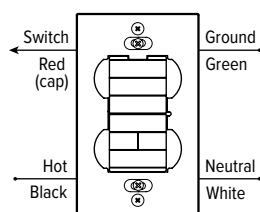

WIRING DIAGRAM

AVI-2401AC | AVI-2401AC-2 | AVI-2401AC-3

WARNING

- This product must be installed in accordance with the applicable installation code by a person familiar with the construction and operation of the product and the hazards involved.
- Make sure all electrical power is turned off while installing the wall station.
- This wall station must be adequately grounded for protection against shock hazards and to assure proper operation.
- Disconnect power before servicing.

▪ 12257 Florence Ave. (562) 529-2938
Santa Fe Springs, CA 90670